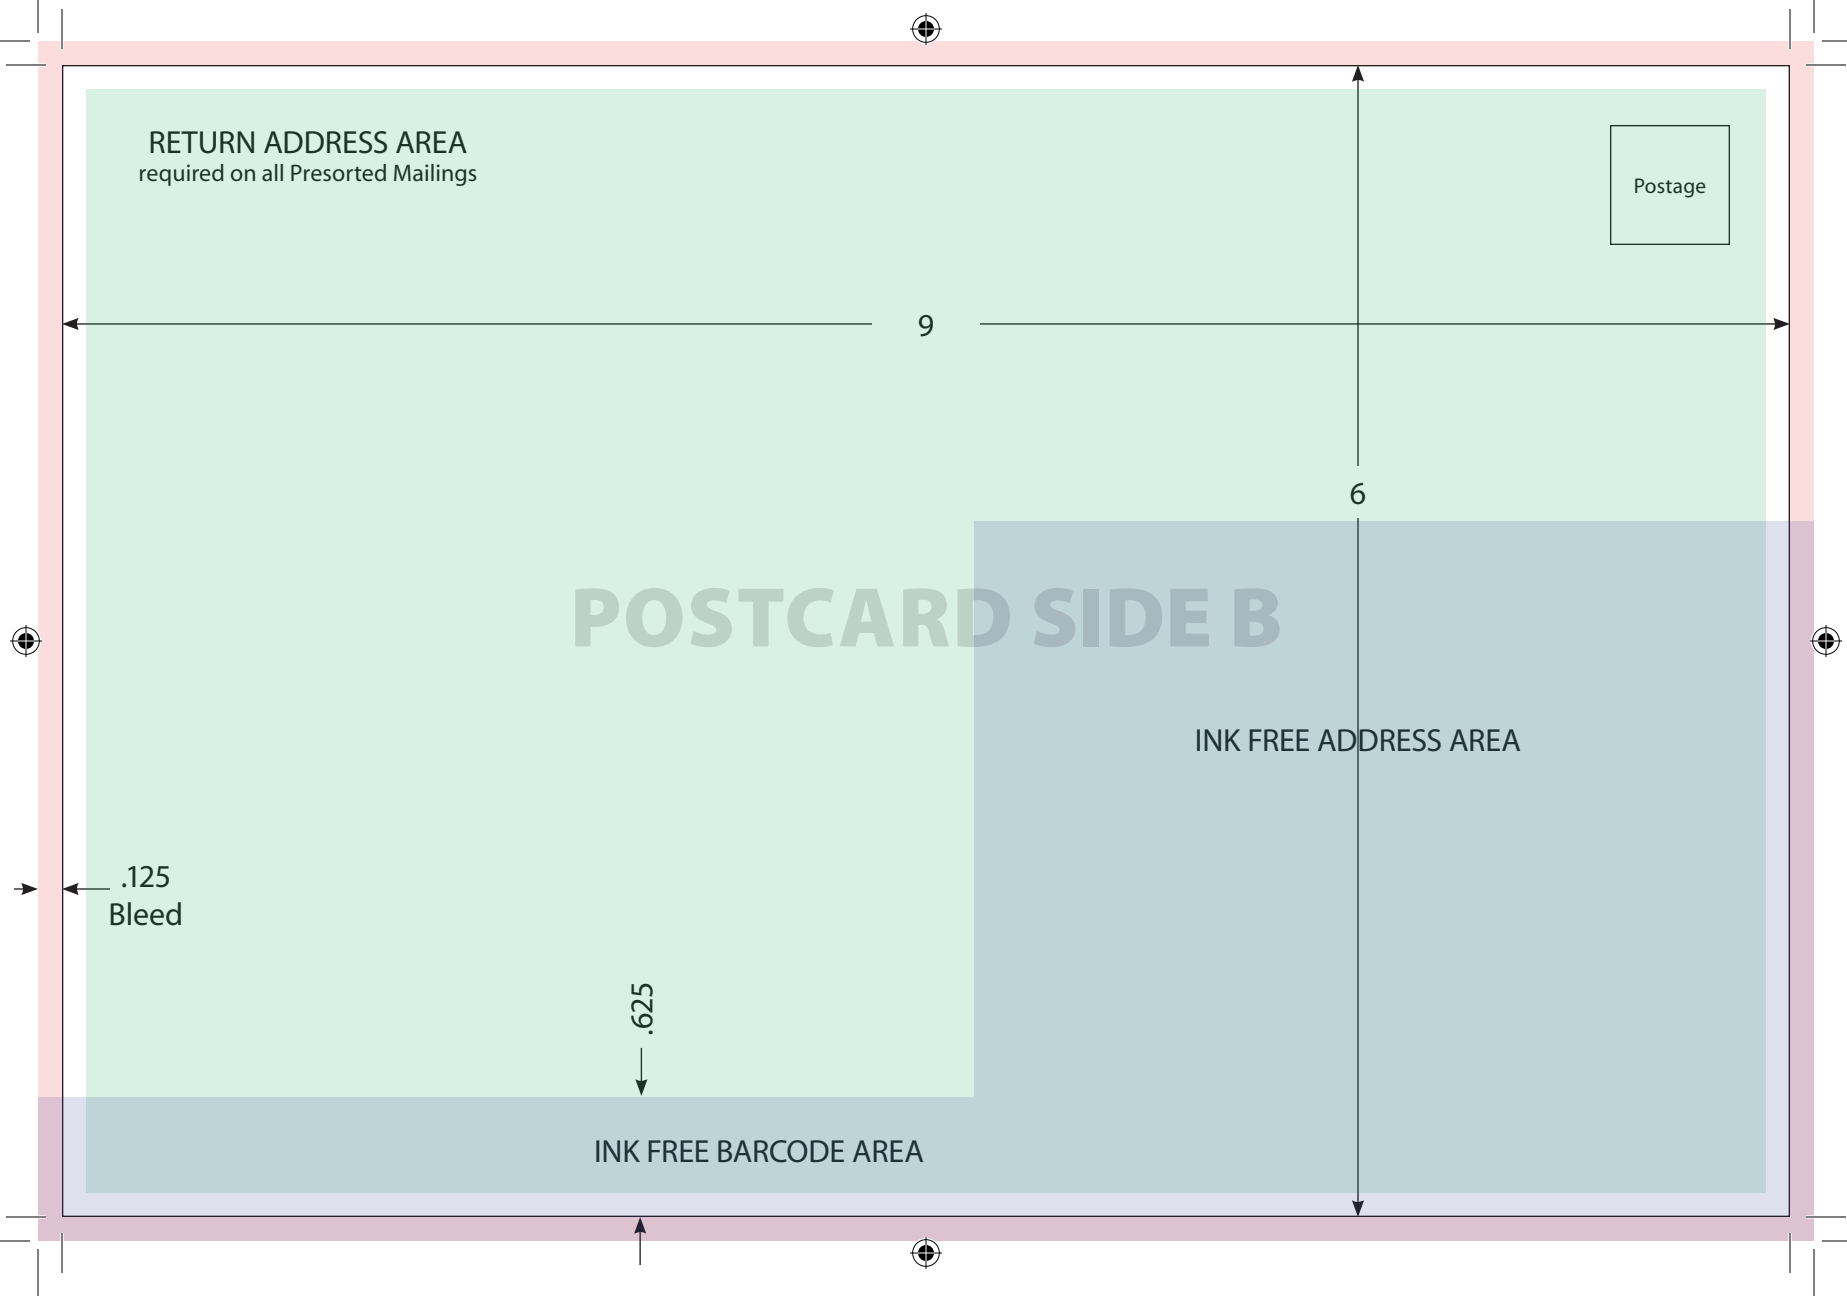

-  Safe area. It is best to keep all text and images away from the edges of the page, unless they are meant to bleed off page.
-  .125 Bleed on all sides of page. Used in printing process so images or background color can be printed to the edge of the page, will then be cut off.

- Safe area. It is best to keep all text and images away from the edges of the page, unless they are meant to bleed off page.
- .125 Bleed on all sides of page. Used in printing process so images or background color can be printed to the edge of the page, will then be cut off.
- Mailing. If being mailed leave this area ink free.