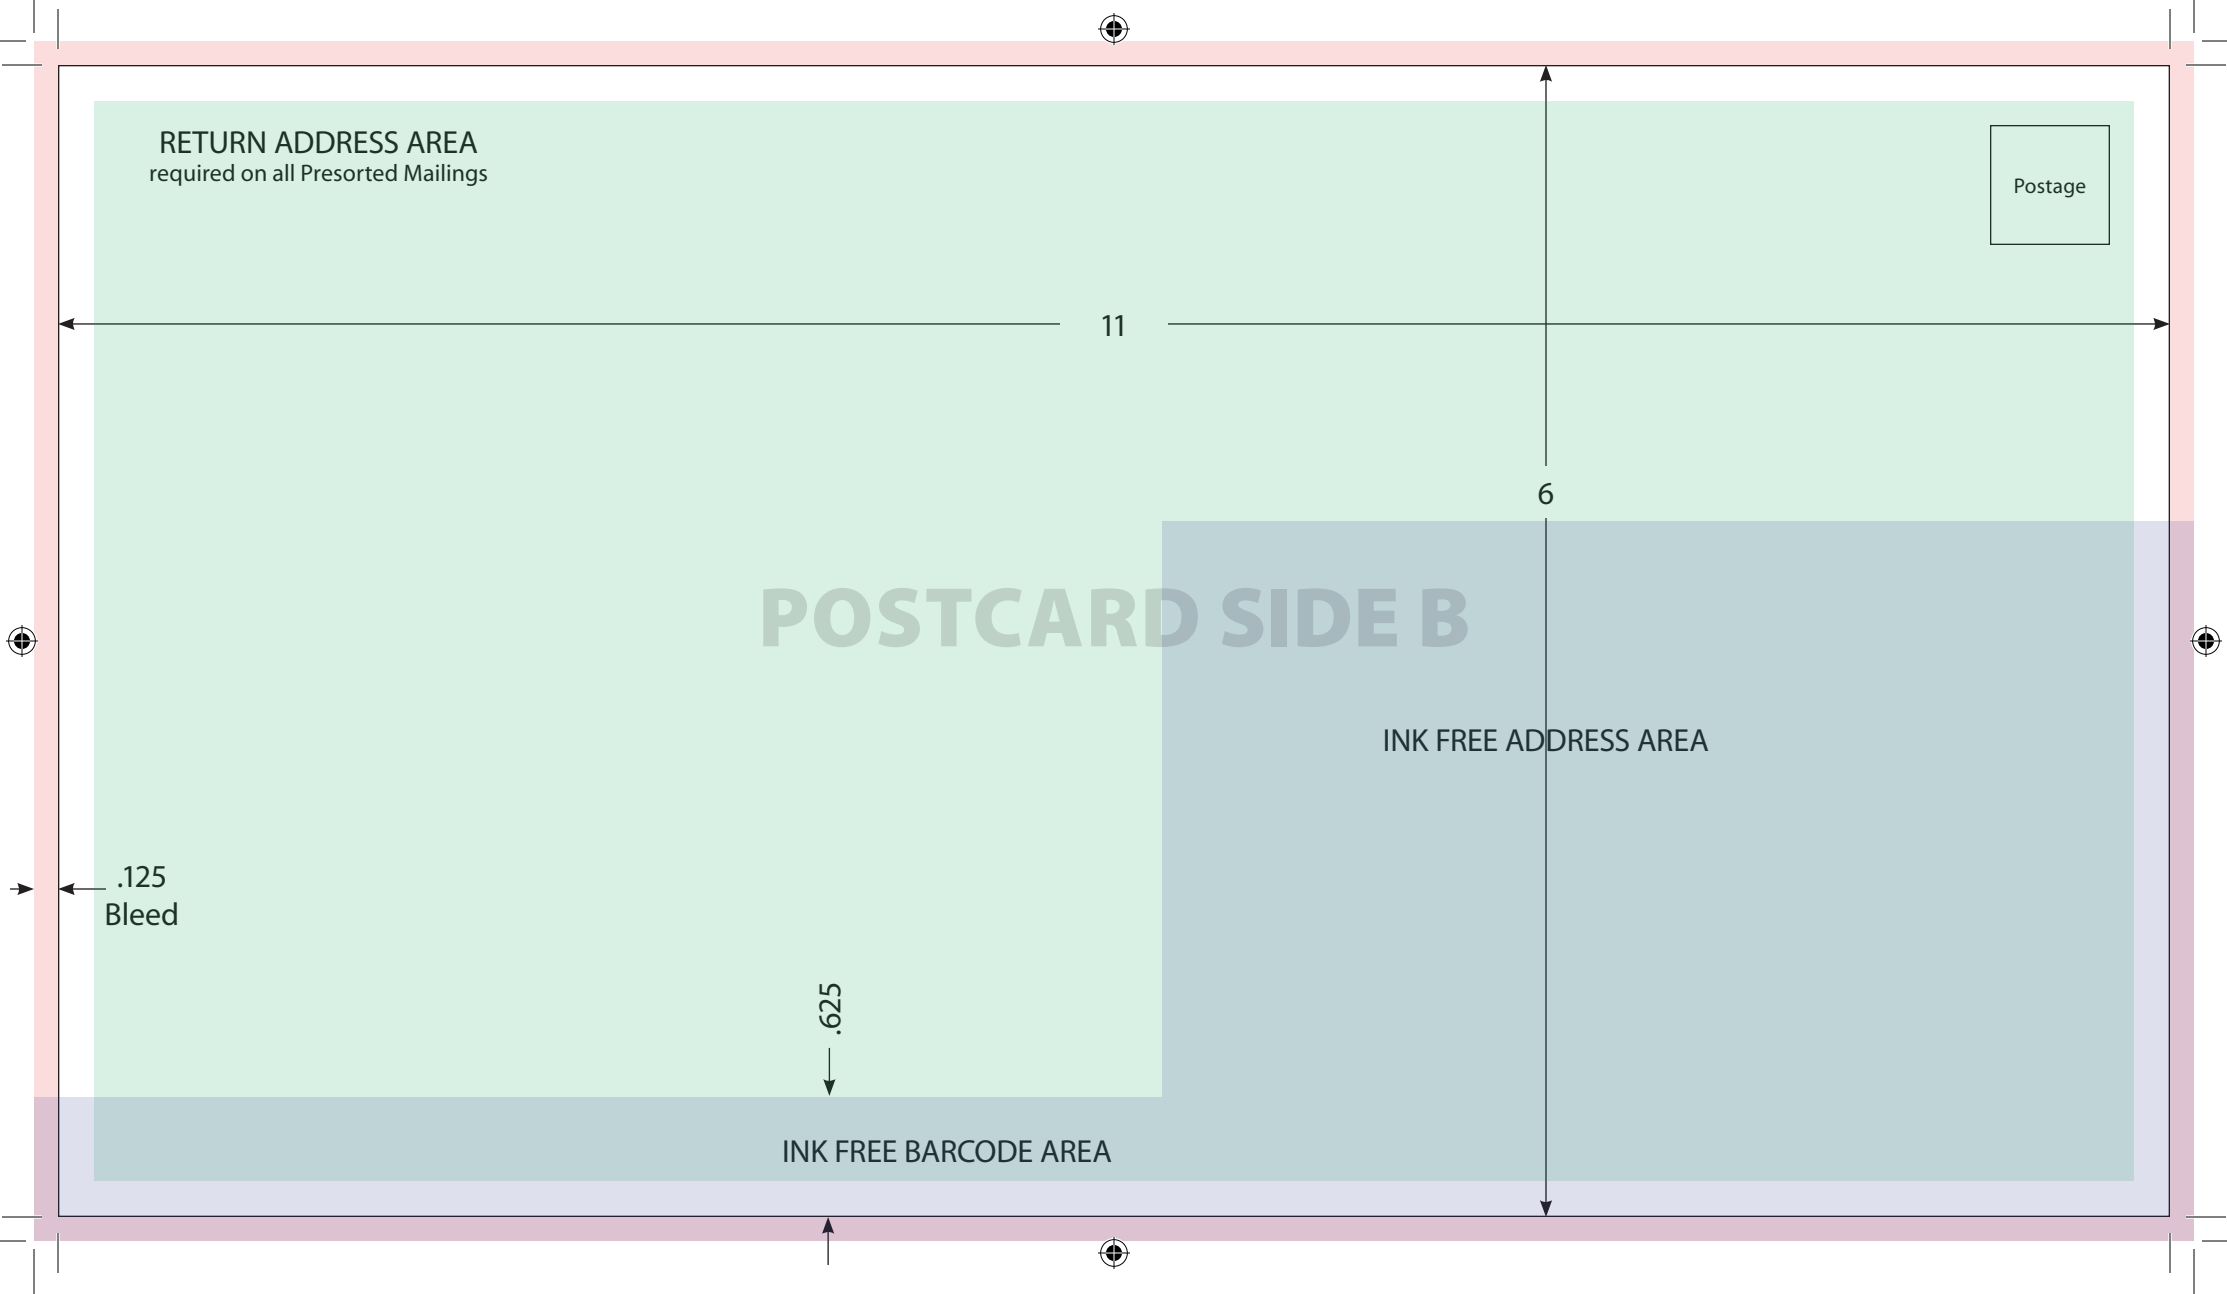

-  Safe area. It is best to keep all text and images away from the edges of the page, unless they are meant to bleed off page.
-  .125 Bleed on all sides of page. Used in printing process so images or background color can be printed to the edge of the page, will then be cut off.

- Safe area. It is best to keep all text and images away from the edges of the page, unless they are meant to bleed off page.
- .125 Bleed on all sides of page. Used in printing process so images or background color can be printed to the edge of the page, will then be cut off.
- Mailing. If being mailed leave this area ink free.