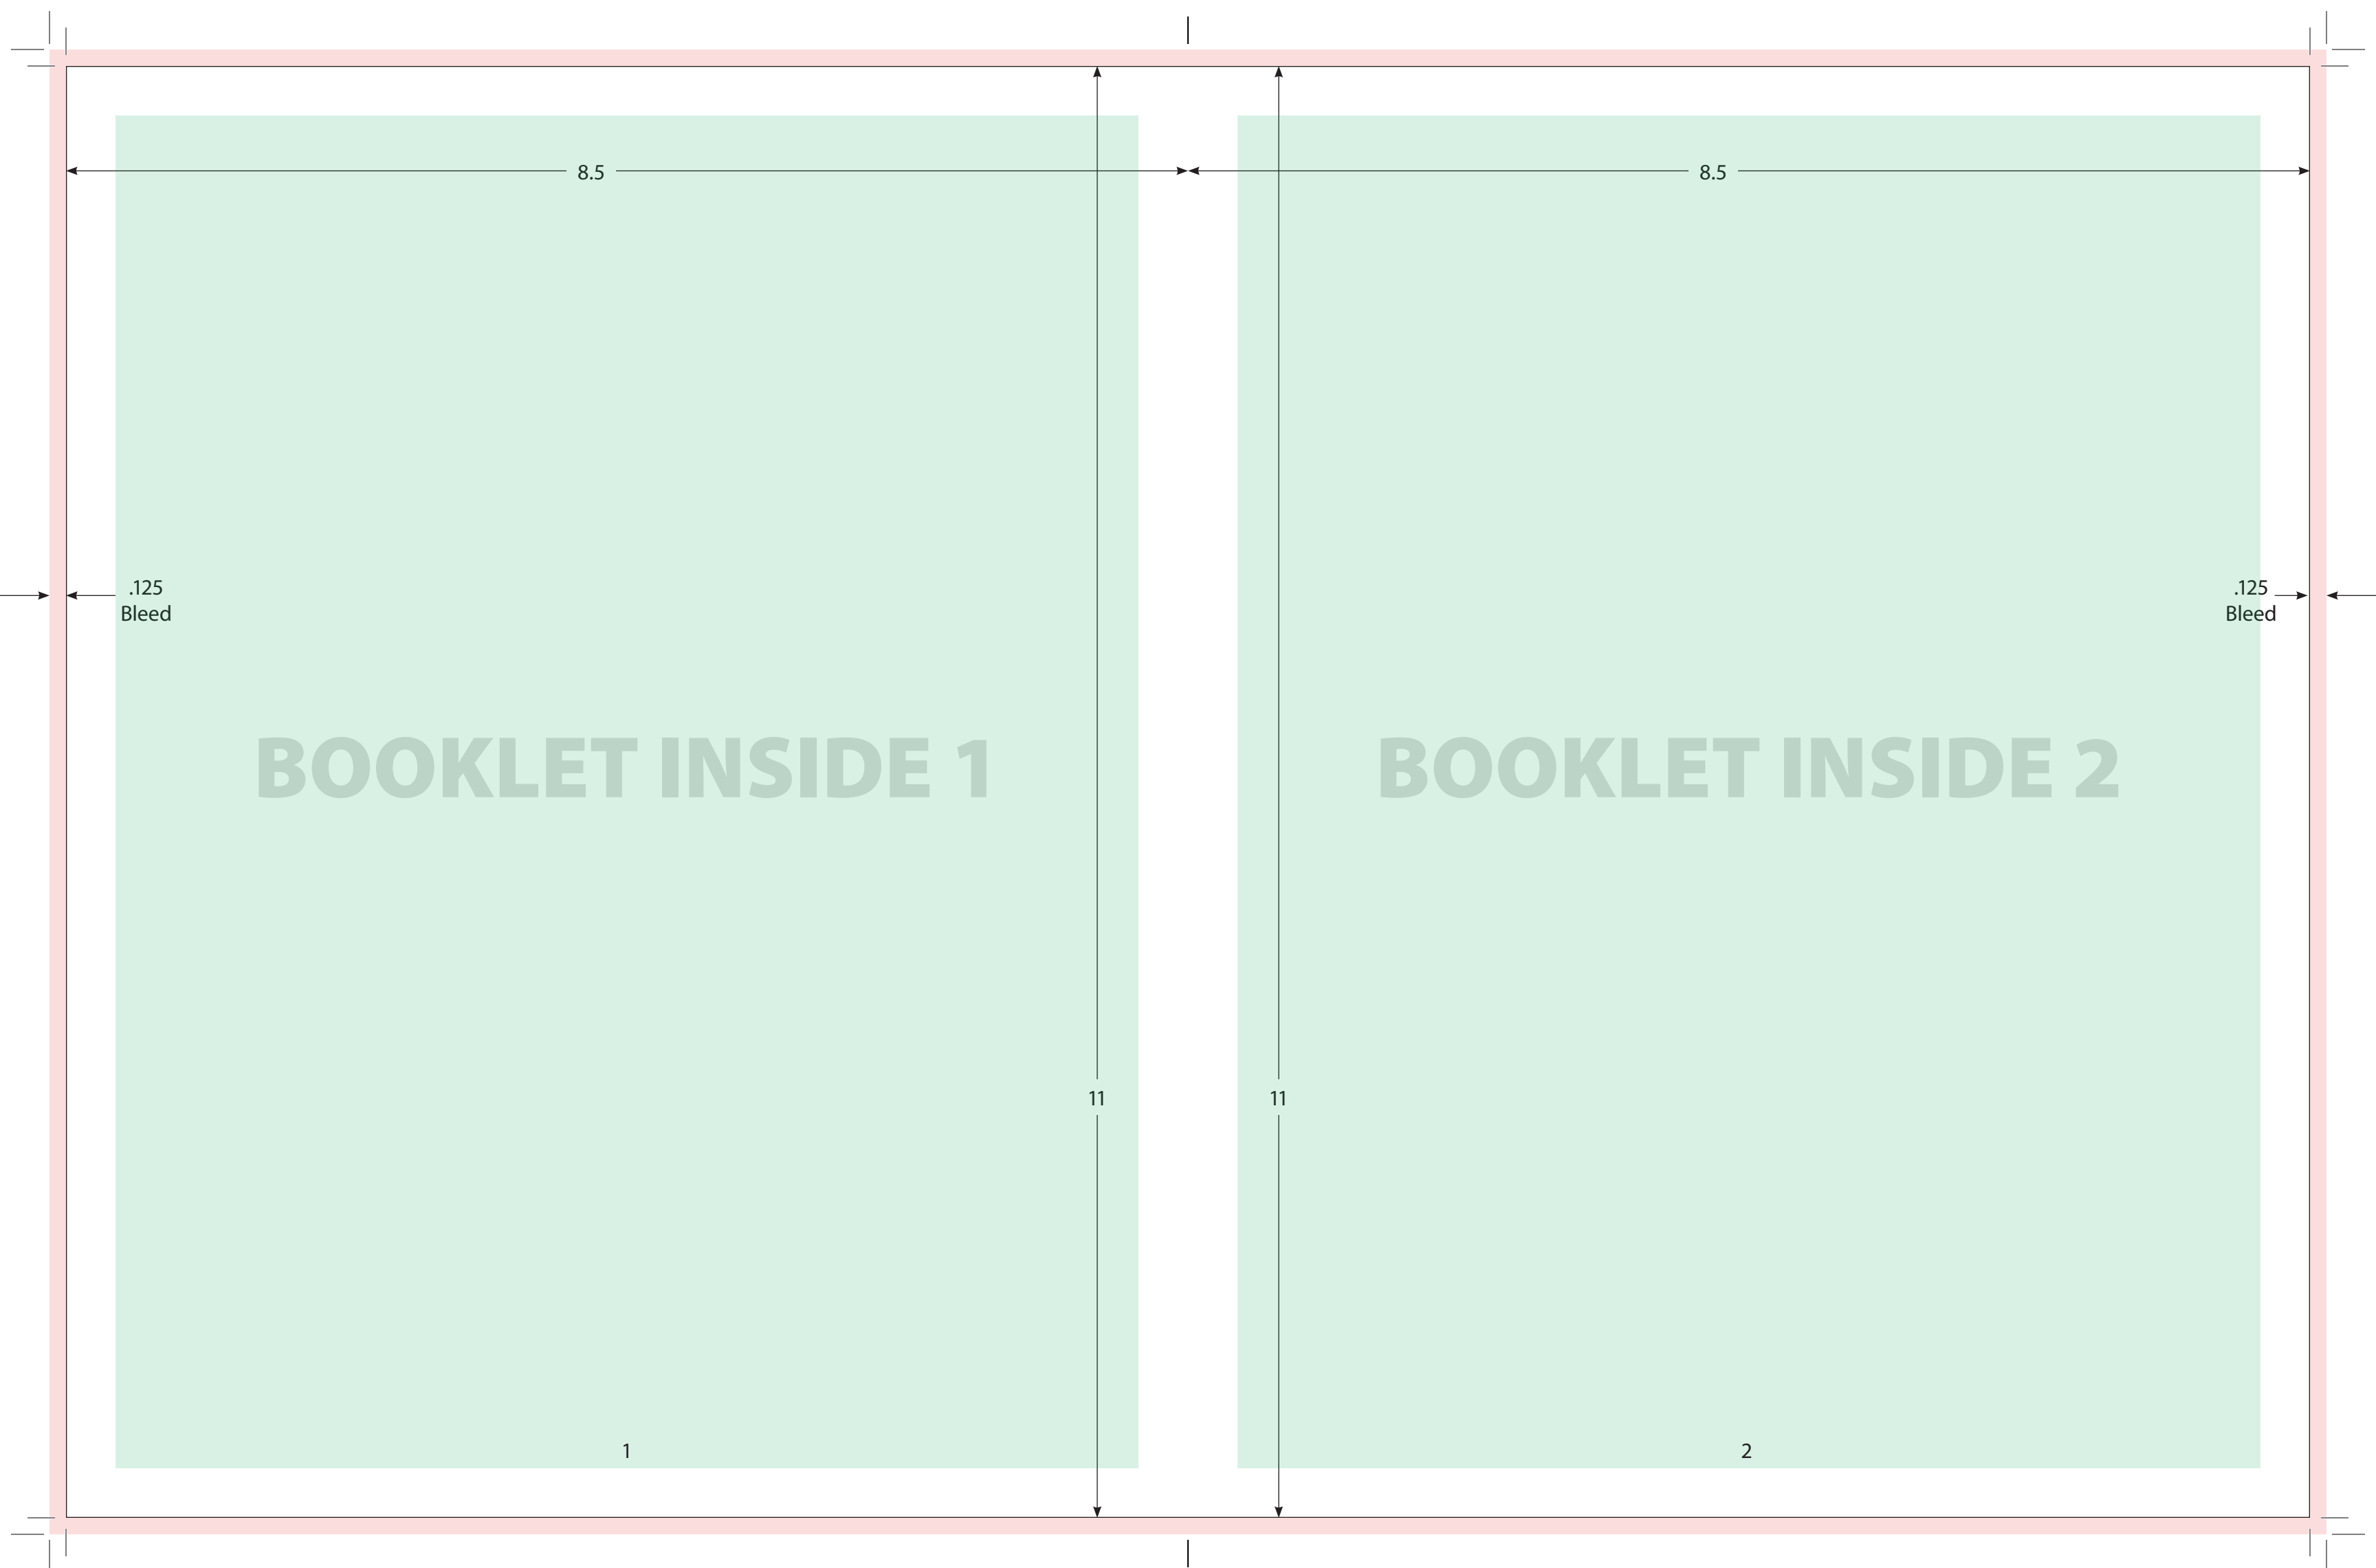

BOOKLET COVER

11

8.5

.125
Bleed

 .125 Bleed on all sides of page. Used in printing process so images or background color can be printed to the edge of the page, will then be cut off.

 Safe area. It is best to keep all text and images away from the edges of the page, unless they are meant to bleed off page.

 .125 Bleed on all sides of page. Used in printing process so images or background color can be printed to the edge of the page, will then be cut off.

 Safe area. It is best to keep all text and images away from the edges of the page, unless they are meant to bleed off page.