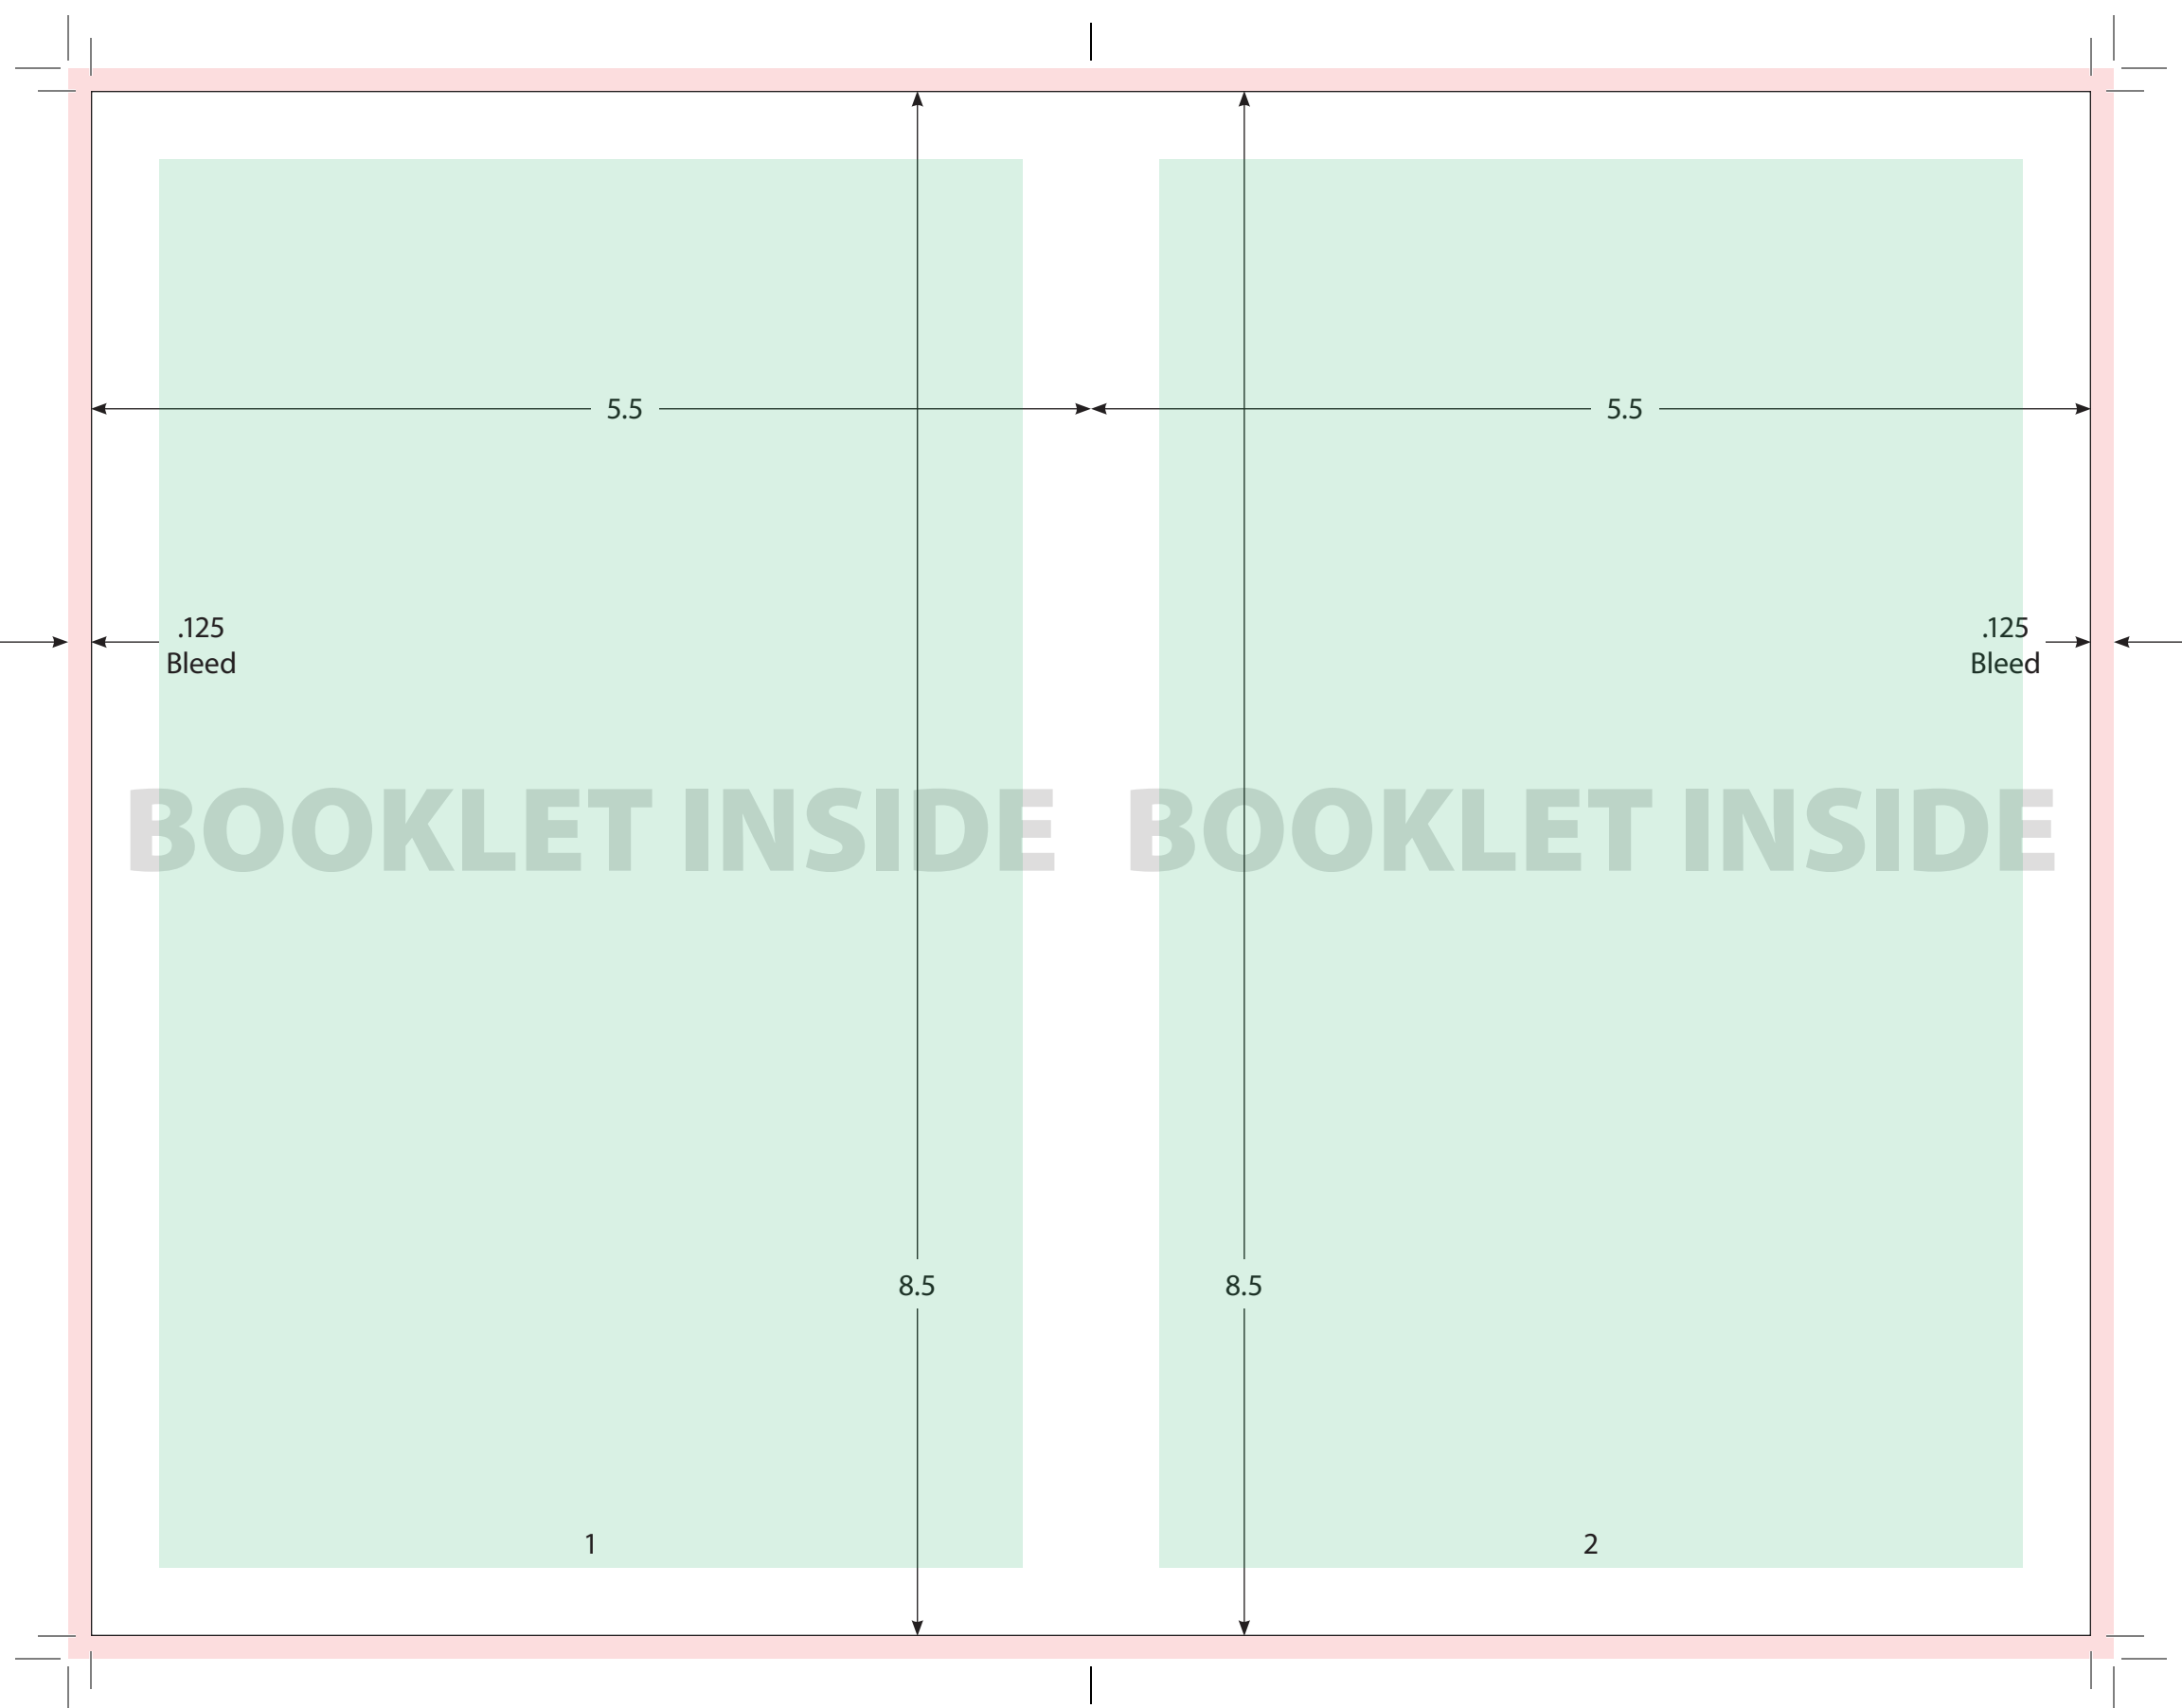

 .125 Bleed on all sides of page. Used in printing process so images or background color can be printed to the edge of the page, will then be cut off.

 Safe area. It is best to keep all text and images away from the edges of the page, unless they are meant to bleed off page.