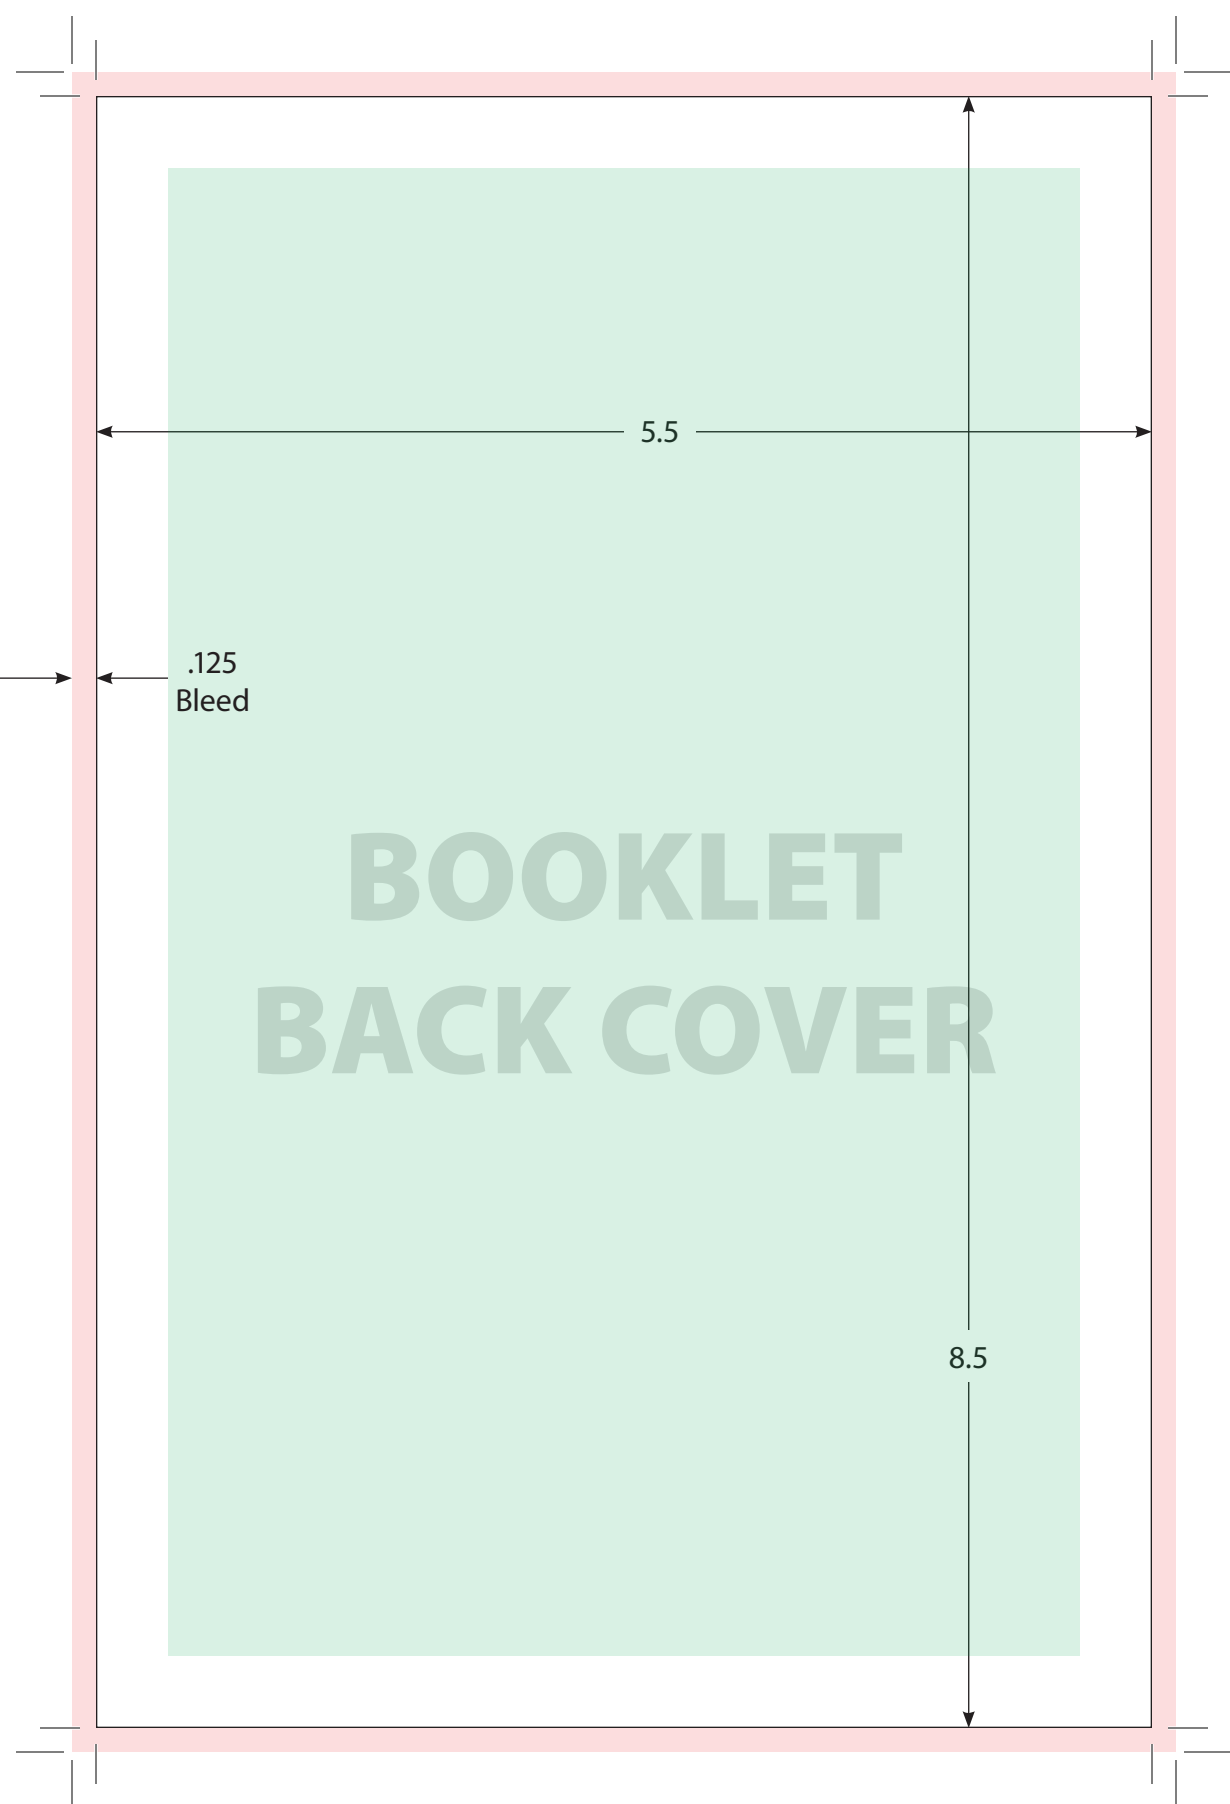

 .125 Bleed on all sides of page. Used in printing process so images or background color can be printed to the edge of the page, will then be cut off.

 Safe area. It is best to keep all text and images away from the edges of the page, unless they are meant to bleed off page.